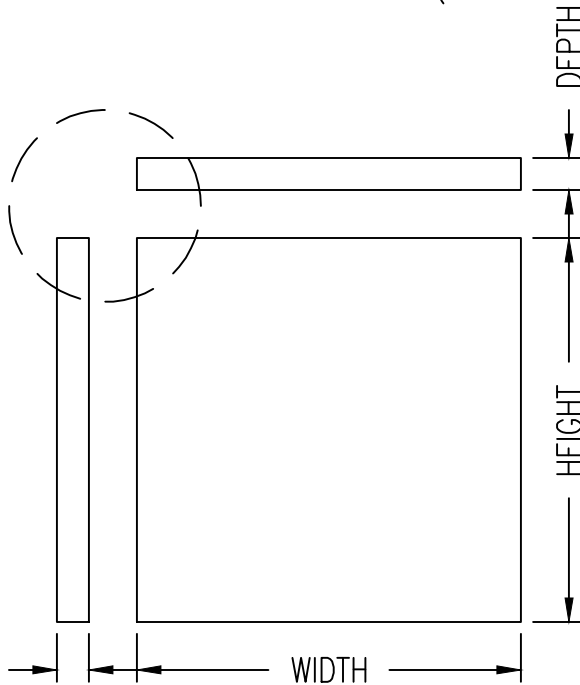

RADIUSED

MITERED

SQUARE

BEVELED
(STANDARD .5"x.5")

MAX. B.A.D. PANEL SIZES		
WIDTH	HEIGHT	DEPTH
48"	120"	1"
48"	120"	2"
48"	120"	3"
48"	120"	4"

[Manufacturing tolerance +/- 1/8"]

Title: RPG BAD PANEL
CUTSHEET

Label:

Proj: RPG PRODUCT

JOB#:

Line Item:

QTY.

Date: 08/19/22

By: CNN

Scale: N15