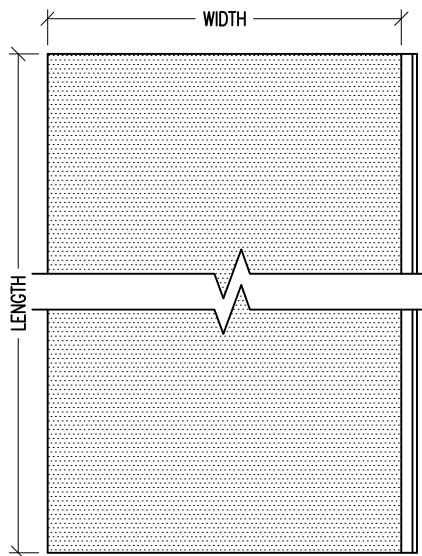

ISOMETRIC

TOP

0.75"

SIDE

WIDTH

LENGTH

FRONT

99 SOUTH STREET, PASSAIC, NJ 07055  
(p) 973-916-1166 (e) estimating@rpgacoustic.com

Title: RPG PERFECTO MICRO PLANK

Proj: RPG PRODUCT

Date: 8/24/22

By: CNN

Scale: NTS

Comments:

Four horizontal lines for entering comments.

Path: F:\Project Mgmt - RPG\RPG PRODUCTS\ALL PRODUCTS DRAWING\PERFPL\_Micro Plank\1- AutoCAD Drawings\Cutsheet