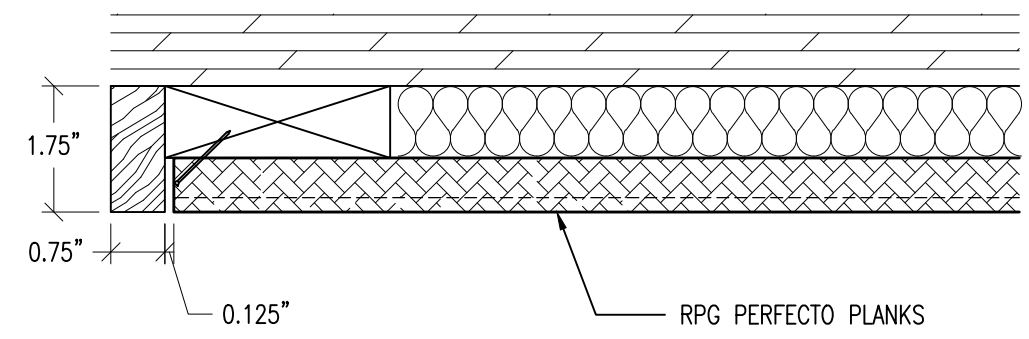

ISOMETRIC VIEW (NTS)

A-DETAIL SECTION @ TRIM

B-DETAIL SECTION @ BOTTOM

C-DETAIL SECTION @ TOP

Title: RPG PERFECTO WALL PLANK
NAIL DIRECT HORIZONTAL MOUNTING

Proj: RPG PRODUCT

Date: 8/24/22

By: CNN