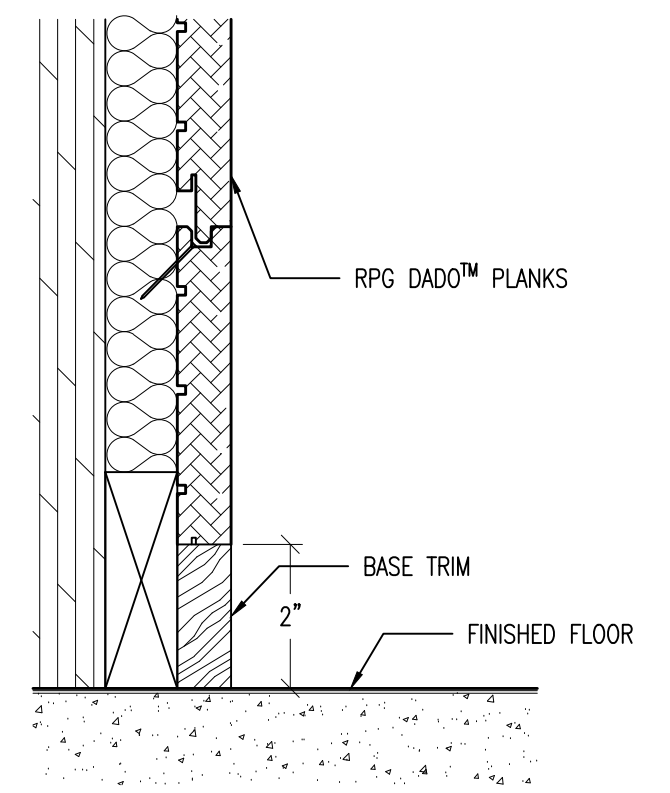

ISOMETRIC VIEW (NTS)

A-DETAIL SECTION @ TRIM

B-DETAIL SECTION @ BOTTOM

C-DETAIL SECTION @ TOP

Title: RPG PERFECTO WALL PLANK
NAIL DIRECT HORIZONTAL MOUNTING

Proj: RPG PRODUCT

Date: 8/24/22

By: CNN