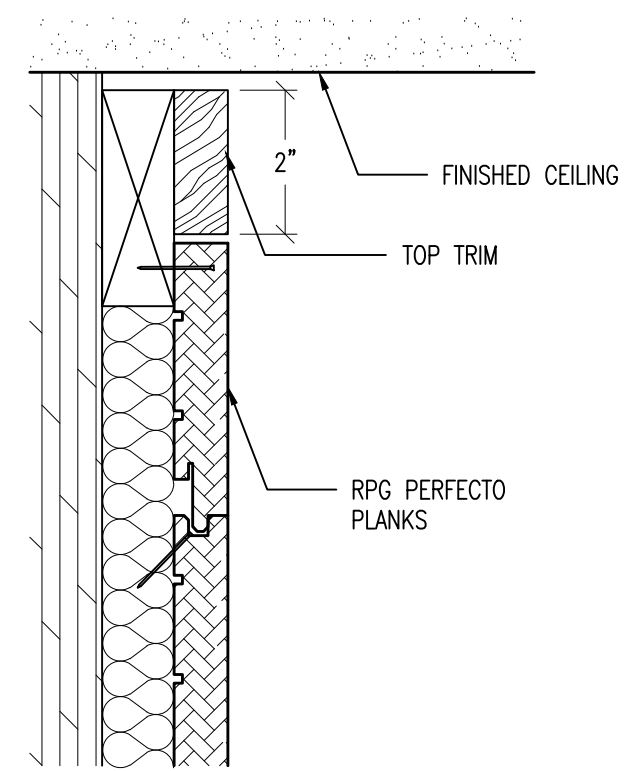

ISOMETRIC VIEW (NTS)

A-DETAIL SECTION @ TRIM

B-DETAIL SECTION @ BOTTOM

C-DETAIL SECTION @ TOP

Title: RPG PERFECTO WALL PLANK
NAIL DIRECT HORIZONTAL MOUNTING

Proj: RPG PRODUCT

Date: 8/24/22

By: CNN