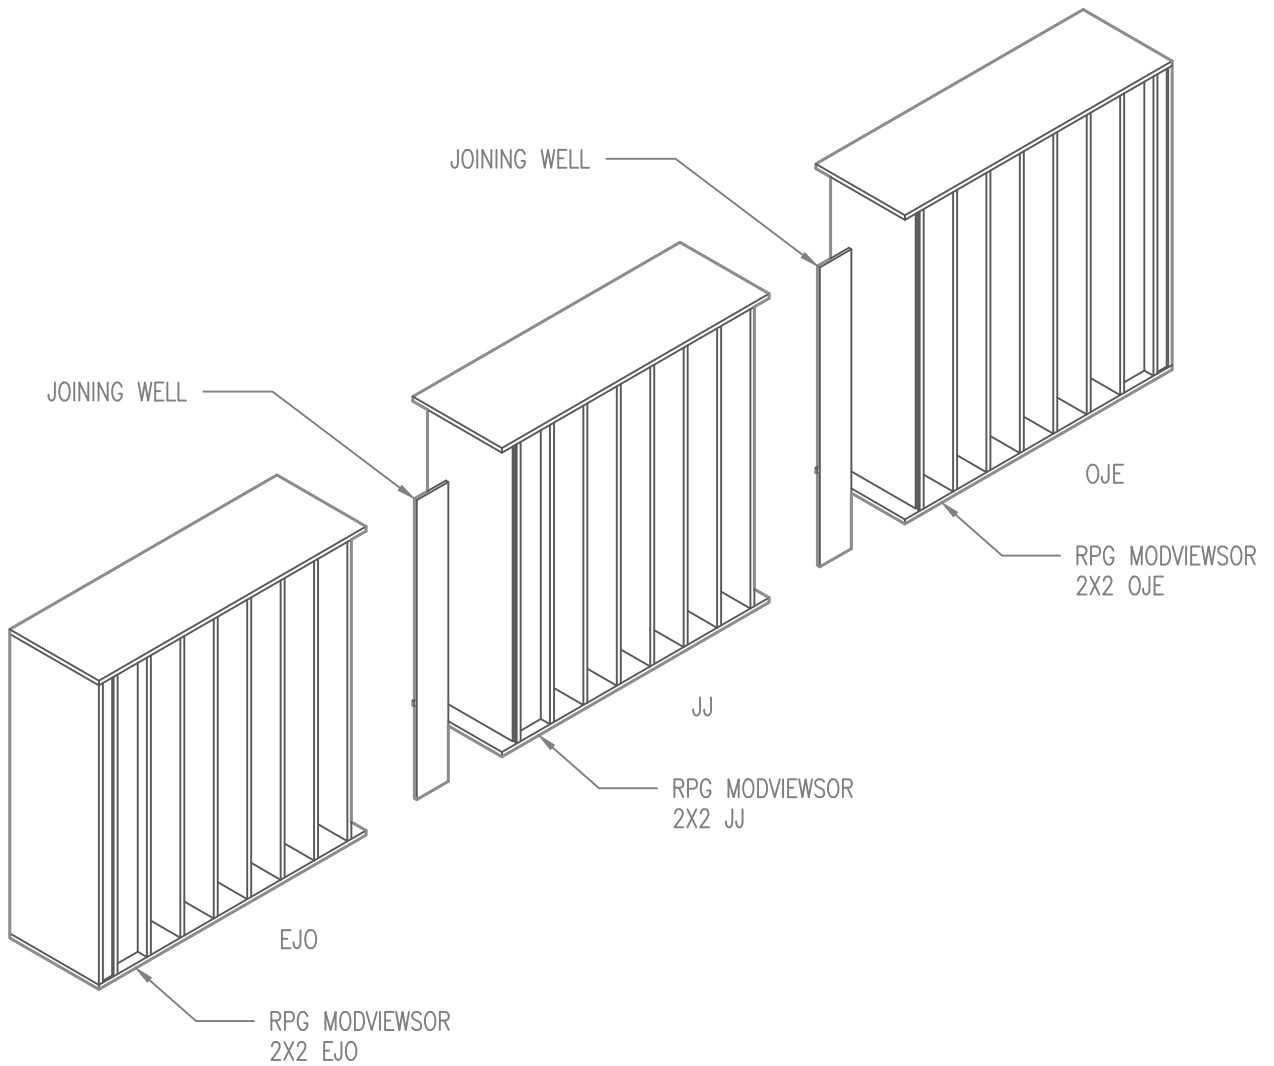

99 SOUTH STREET, PASSAIC, NJ 07055
 Phone: 973-916-1166
 Email: estimating@rpgacoustic.com

Title: RPG MODVIEWSOR 4X2 JOINING LAYOUT

Proj: RPG PRODUCT

Date: 8/25/22

By: HTP

Scale: 1" = 1'-0"

Comments:

Path: F:\Project Mgmt - RPG\RPG PRODUCTS\ALL PRODUCTS DRAWING\MODVIEWSOR\1-AutoCAD Drawings\Mounting\Modviewsor - Joining RI

99 SOUTH STREET, PASSAIC, NJ 07055
 Phone: 973-916-1166
 Email: estimating@rpgacoustic.com

Title: RPG MODVIEWSOR 2X2
 JOINING LAYOUT

Proj: RPG PRODUCT

Date: 8/25/22

By: HTP

Scale: 1" = 1'-0"

Comments:

Path: F:\Project Mgmt - RPG\RPG PRODUCTS\ALL PRODUCTS DRAWING\MODVIEWSOR\1-AutoCAD Drawings\Mounting\Modviewsor - Joining R1