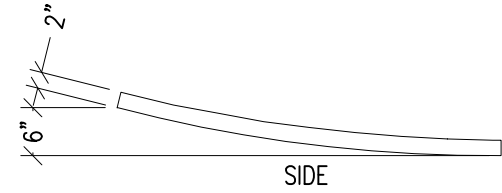

ISOMETRIC

WFBR-WAVEFORM BIRADIAL G 4'x4'
 PARTS FROM " GYBOARD
 EMBEDDED PLY 12 PCS.1"x48"
 GRIPPLE END 5 PCS.
 HOOK END 5 PCS.
 BUILT-IN LOOP 4 PCS.

SIDE

SIDE

FACE

99 SOUTH STREET, PASSAIC, NJ 07055
 (P) 973-916-1166 (E) estimating@rpgacoustic.com