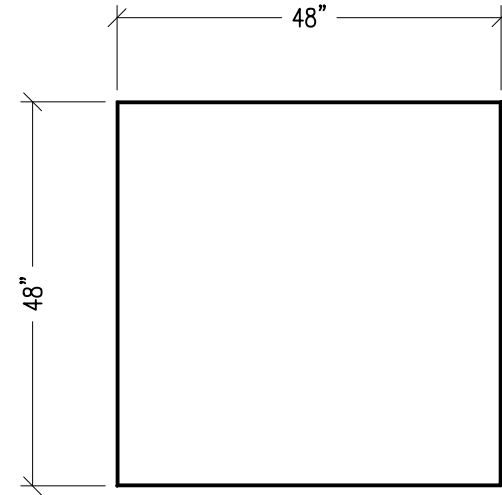

ISOMETRIC

WFBR-WAVEFORM BIRADIAL G 4'x4'
 PARTS FROM " GYBOARD
 EMBEDDED PLY 12 PCS.1"x48"
 GRIPPLE END 5 PCS.
 HOOK END 5 PCS.
 BUILT-IN LOOP 4 PCS.

SIDE

SIDE

FACE

99 SOUTH STREET, PASSAIC, NJ 07055
 (P) 973-916-1166 (E) estimating@rpgacoustic.com