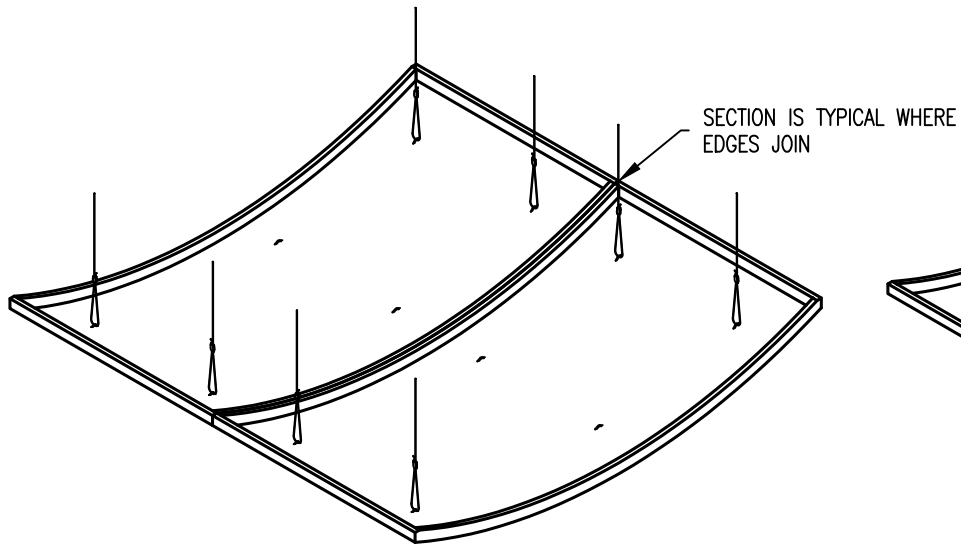

MONORADIAL G-P ARRAY