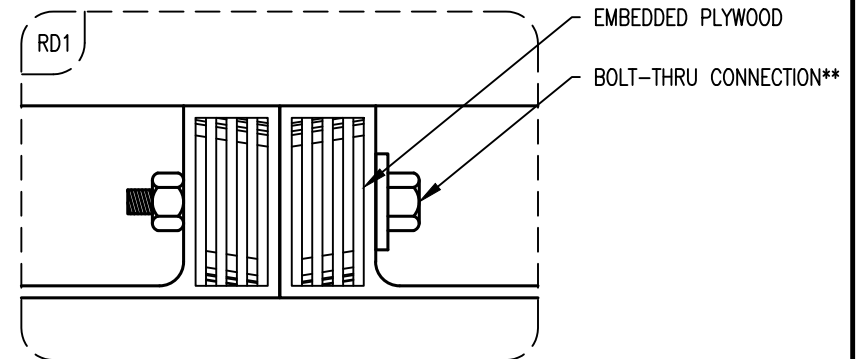

MONORADIAL G-P JOINING