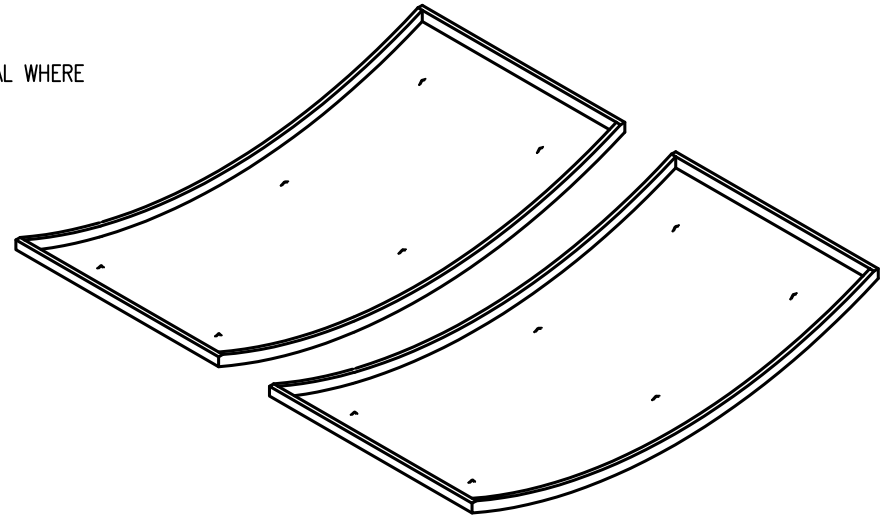

MONORADIAL G-P ARRAY (EXPLODED)