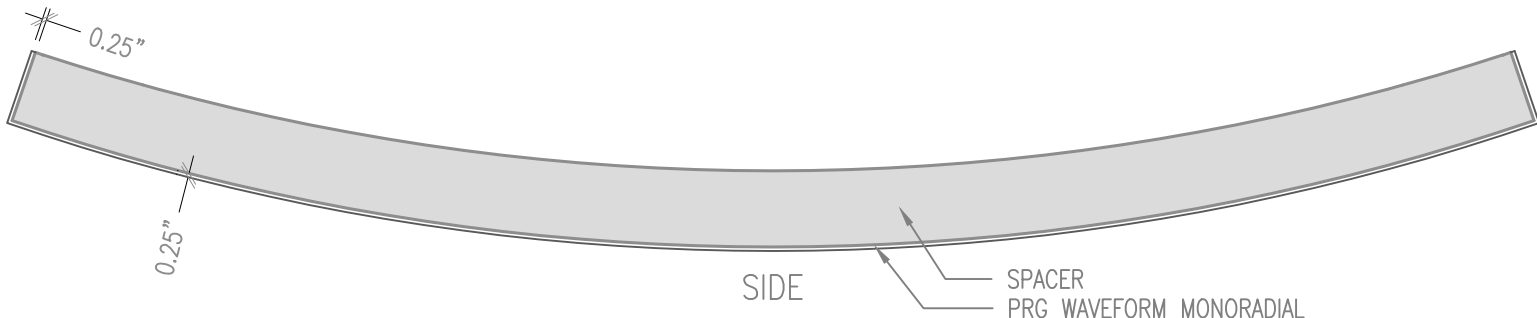

99 SOUTH STREET, PASSAIC, NJ 07055
Phone: 973-916-1166
Email: estimating@rpgacoustic.com

Title: **RPG WAVEFORM MONORADIAL-CR MOUNTING DETAIL - SPACER**

Proj: **RPG PRODUCT**

Date: **8/24/22**

By: **CNN**

Scale: **NONE**

Path: **F:\Project Mgmt - RPG\RPG PRODUCTS\ALL PRODUCTS DRAWING\WFMW_Waveform Monoradial W\1-AutoCAD Drawings\Mounting\Monoradial W Cl & CR - Mounting R1**

Comments: