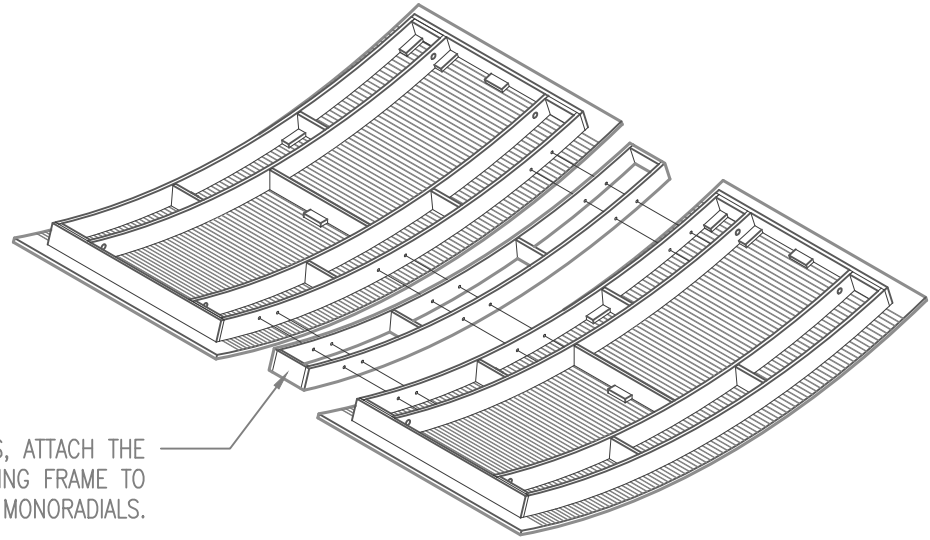

ISOMETRIC

JOINING FRAME CREATES
A .250" REVEAL.

USING WOOD SCREWS, ATTACH THE
RIBS OF THE JOINING FRAME TO
THE RIBS OF THE MONORADIALS.

99 SOUTH STREET, PASSAIC, NJ 07055
Phone: 973-916-1166
Email: estimating@rpgacoustic.com

Title: RPG WAVEFORM MONORADIAL-CI MOUNTING FOR JOINING UNITS

Proj: RPG PRODUCT

Date: 8/24/22 By: CNN Scale: 3/8" = 1'-0"

Path: F:\Project Mgmt - RPG\RPG PRODUCTS\ALL PRODUCTS DRAWING\WFMW_Waveform Monoradial W\AutoCAD Drawings\Mounting\Monoradial W CI & CR - Mounting R1