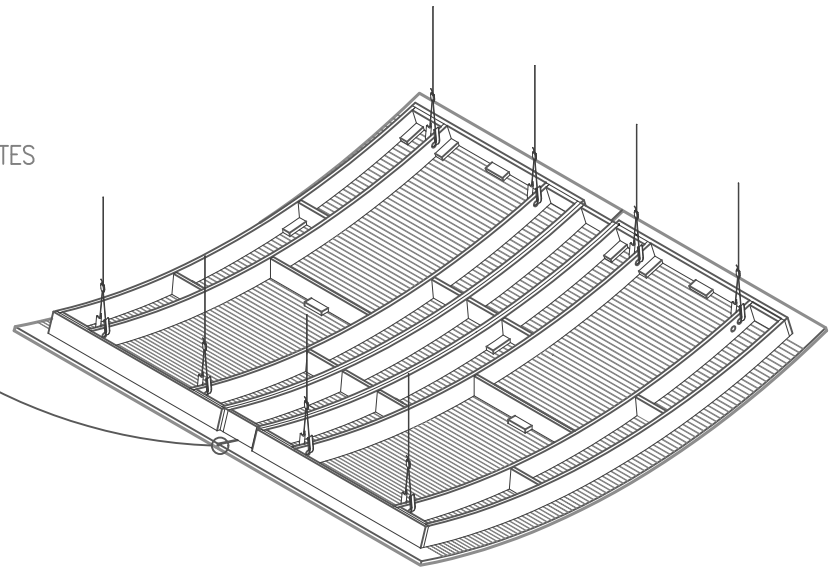

ISOMETRIC

JOINING FRAME CREATES
A .250" REVEAL.

USING WOOD SCREWS, ATTACH THE
RIBS OF THE JOINING FRAME TO
THE RIBS OF THE MONORADIALS.

99 SOUTH STREET, PASSAIC, NJ 07055
Phone: 973-916-1166
Email: estimating@rpgacoustic.com