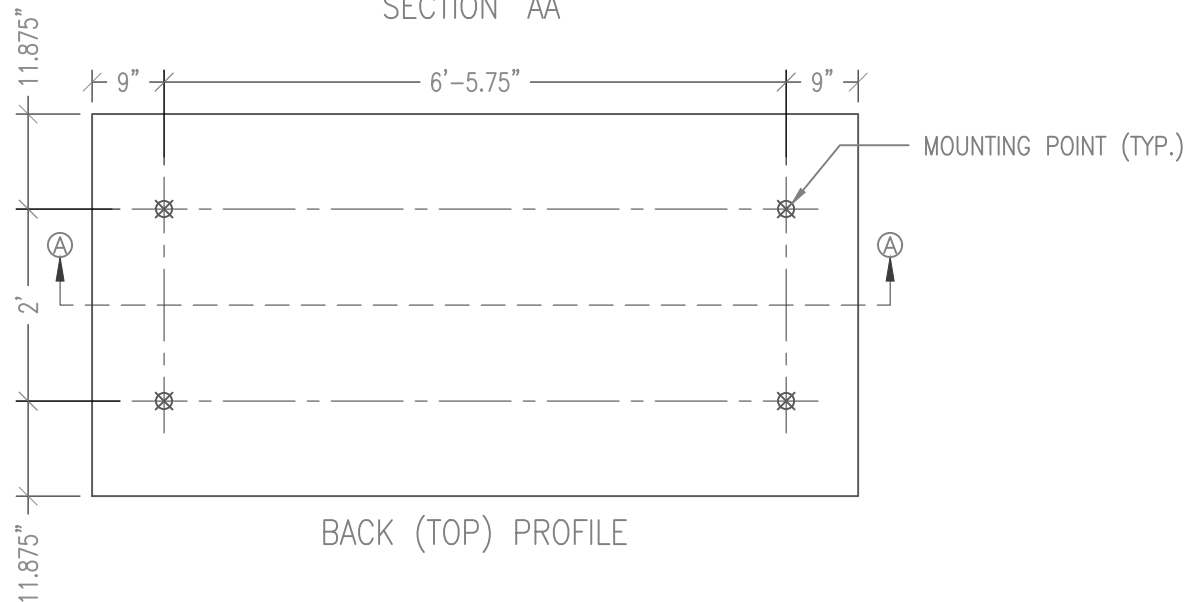

99 SOUTH STREET, PASSAIC, NJ 07055
Phone: 973-916-1166
Email: estimating@rpgacoustic.com

Title: RPG WAVEFORM MONORADIAL-CR MOUNTING DETAIL

Proj: RPG PRODUCT

Date: 8/24/22

By: CNN

Scale: 1/2" = 1'

Comments:

Path: F:\Project Mgmt - RPG\RPG PRODUCTS\ALL PRODUCTS DRAWING\WFMW_Waveform Monoradial W\1-AutoCAD Drawings\Mounting\Monoradial W Cl & CR - Mounting R1