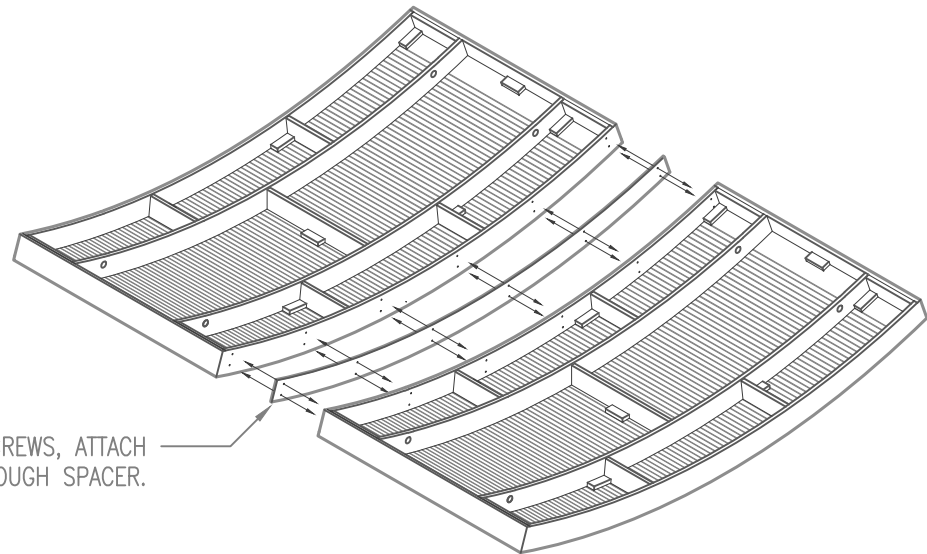

SPACER CREATES A .250" REVEAL.
SEE 'MOUNTING DETAIL-REVEAL'

USING WOOD SCREWS, ATTACH
THE UNITS THROUGH SPACER.