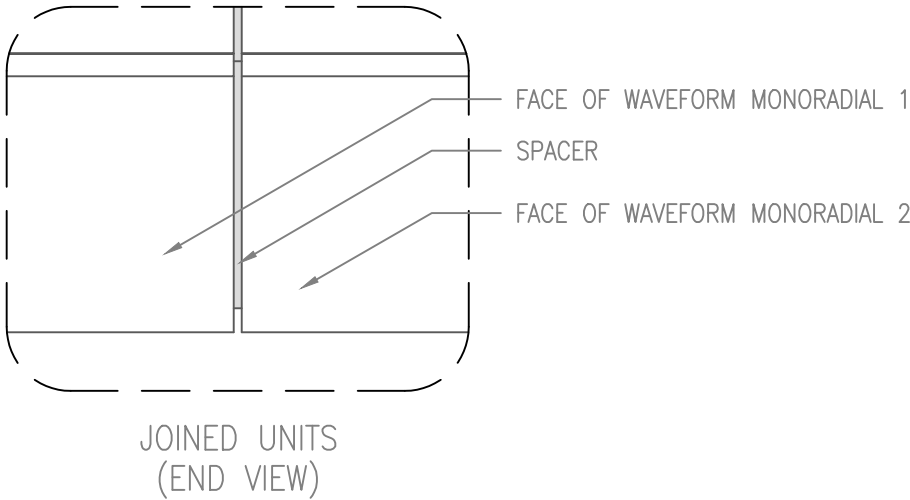

99 SOUTH STREET, PASSAIC, NJ 07055
Phone: 973-916-1166
Email: estimating@rpgacoustic.com

Title: **RPG WAVEFORM MONORADIAL-CR MOUNTING DETAIL - SPACER**

Proj: **RPG PRODUCT**

Date: **8/24/22**

By: **CNN**

Scale: **NONE**

Path: **F:\Project Mgmt - RPG\RPG PRODUCTS\ALL PRODUCTS DRAWING\WFMW_Waveform Monoradial W\1-AutoCAD Drawings\Mounting\Monoradial W Cl & CR - Mounting R1**

Comments: