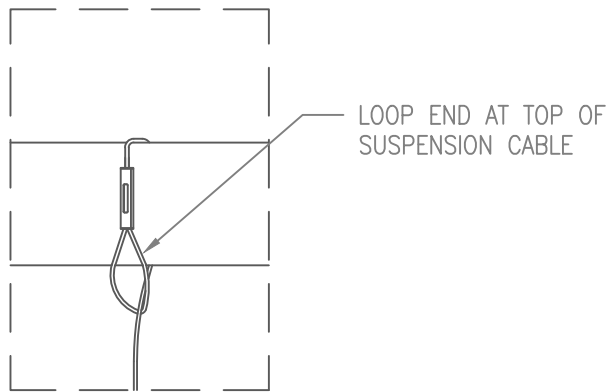

99 SOUTH STREET, PASSAIC, NJ 07055
Phone: 973-916-1166
Email: estimating@rpgacoustic.com

Title: RPG WAVEFORM MONORADIAL-CR MOUNTING DETAIL

Proj: RPG PRODUCT

Date: 8/24/22

By: CNN

Scale: 1/2" = 1'

Comments:

Path: F:\Project Mgmt - RPG\RPG PRODUCTS\ALL PRODUCTS DRAWING\WFMW_Waveform Monoradial W\1-AutoCAD Drawings\Mounting\Monoradial W Cl & CR - Mounting R1