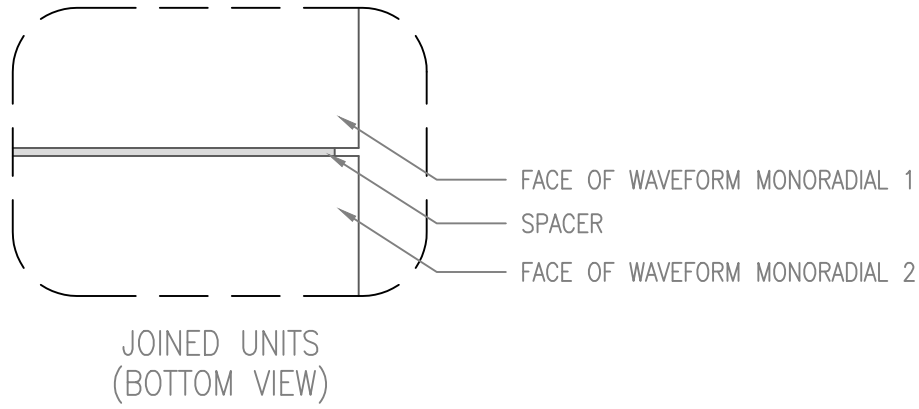

99 SOUTH STREET, PASSAIC, NJ 07055
Phone: 973-916-1166
Email: estimating@rpgacoustic.com

Title: **RPG WAVEFORM MONORADIAL-CR MOUNTING DETAIL - SPACER**

Proj: **RPG PRODUCT**

Date: **8/24/22**

By: **CNN**

Scale: **NONE**

Path: **F:\Project Mgmt - RPG\RPG PRODUCTS\ALL PRODUCTS DRAWING\WFMW_Waveform Monoradial W\1-AutoCAD Drawings\Mounting\Monoradial W Cl & CR - Mounting R1**

Comments: