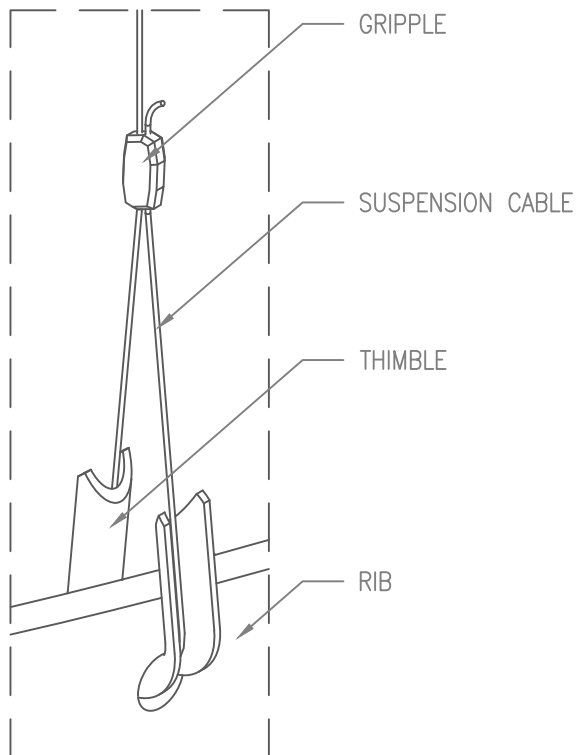

99 SOUTH STREET, PASSAIC, NJ 07055
Phone: 973-916-1166
Email: estimating@rpgacoustic.com

Title: RPG WAVEFORM MONORADIAL-CR MOUNTING DETAIL

Proj: RPG PRODUCT

Date: 8/24/22

By: CNN

Scale: 1/2" = 1'

Comments:

Path: F:\Project Mgmt - RPG\RPG PRODUCTS\ALL PRODUCTS DRAWING\WFMW_Waveform Monoradial W\1-AutoCAD Drawings\Mounting\Monoradial W Cl & CR - Mounting R1