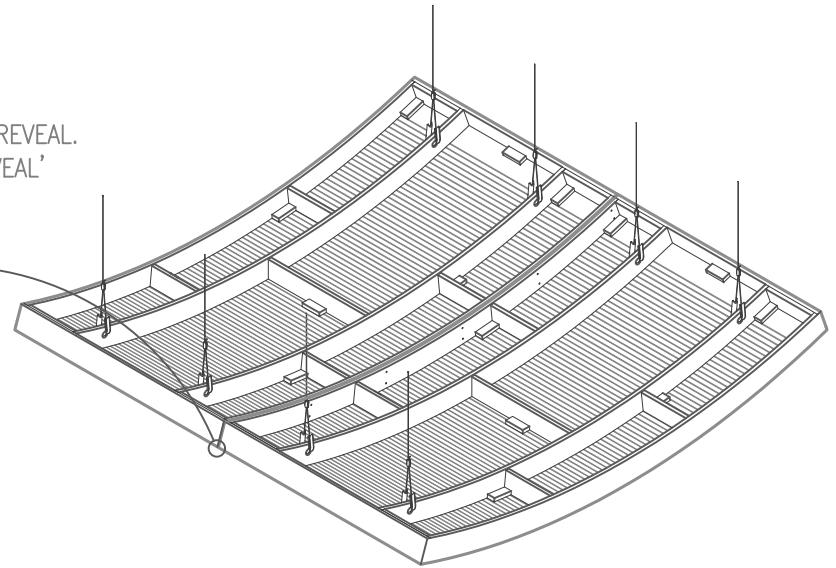

SPACER CREATES A .250" REVEAL.
SEE 'MOUNTING DETAIL-REVEAL'

USING WOOD SCREWS, ATTACH
THE UNITS THROUGH SPACER.