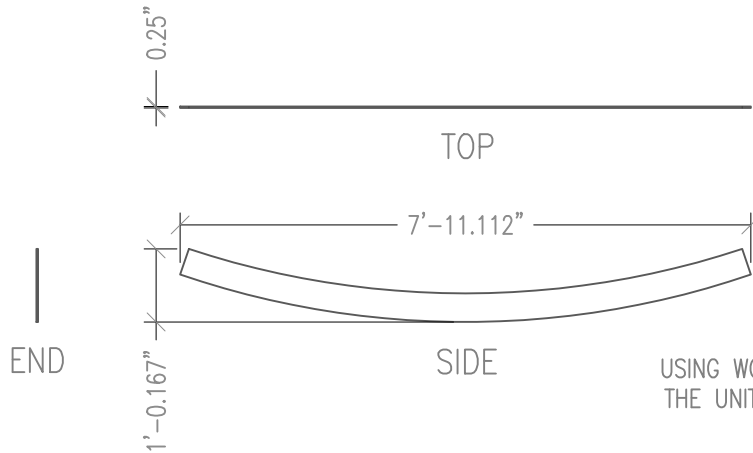

SPACER CREATES A .250" REVEAL.
SEE 'MOUNTING DETAIL-REVEAL'

USING WOOD SCREWS, ATTACH
THE UNITS THROUGH SPACER.