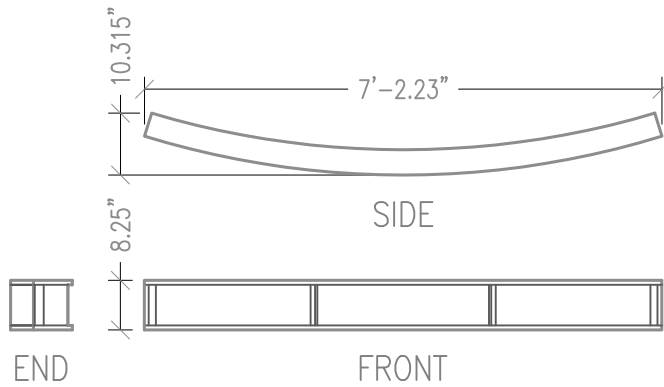

ISOMETRIC

JOINING FRAME CREATES
A .250" REVEAL.

USING WOOD SCREWS, ATTACH THE
RIBS OF THE JOINING FRAME TO
THE RIBS OF THE MONORADIALS.

99 SOUTH STREET, PASSAIC, NJ 07055
Phone: 973-916-1166
Email: estimating@rpgacoustic.com

Title: RPG WAVEFORM MONORADIAL-CI MOUNTING FOR JOINING UNITS

Proj: RPG PRODUCT

Date: 8/24/22 By: CNN Scale: 3/8" = 1'-0"

Path: F:\Project Mgmt - RPG\RPG PRODUCTS\ALL PRODUCTS DRAWING\WFMW_Waveform Monoradial W\AutoCAD Drawings\Mounting\Monoradial W CI & CR - Mounting R1