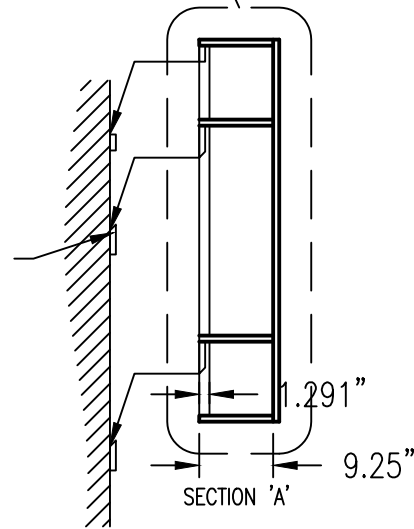

STEP 1

PRESS UNIT AGAINST WALL, THEN SLIDE DOWN ONTO CLEATS

STEP 2

STEP 3

99 SOUTH STREET, PASSAIC, NJ 07055
Phone: 973-916-1166
Email: estimating@rpgacoustic.com

Title: *RPG WAVEFORM MONORADIAL W
- WALL MOUNTING DETAIL - CLEAT*

Proj: *RPG PRODUCT*

Date: *8/24/22*

By: *CNN*

Scale: *1/2"=1'-0"*

Comments:

Path: *F:\Project Maint - RPG_RPG PRODUCTS\ALL PRODUCTS DRAWING\WFMW_Waveform Monoradial W\1-AutoCAD Drawings\Mounting\Monoradial W WI - Mounting R1*