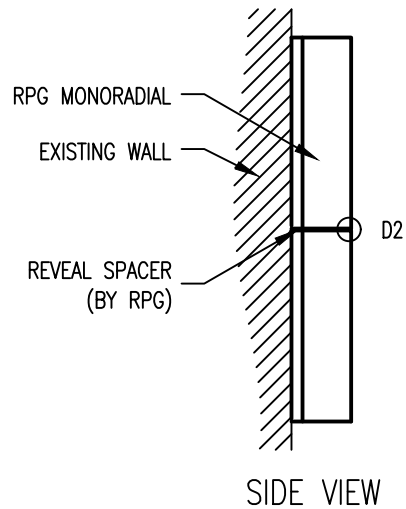

99 SOUTH STREET, PASSAIC, NJ 07055
Phone: 973-916-1166
Email: estimating@rpgacoustic.com

Title: RPG WAVEFORM MONODARIAL W-WAL
MOUNTING DETAIL - REVEAL

Proj: RPG PRODUCT

Date: 8/24/22

By: WRM

Scale: 1/2" = 1'-0"

Comments:

Path: F:\Project Maint - RPG__RPG PRODUCTS\ALL PRODUCTS DRAWING\WFMW_Waveform Monoradial W\1-AutoCAD Drawings\Mounting\Monoradial W WI - Mounting R1